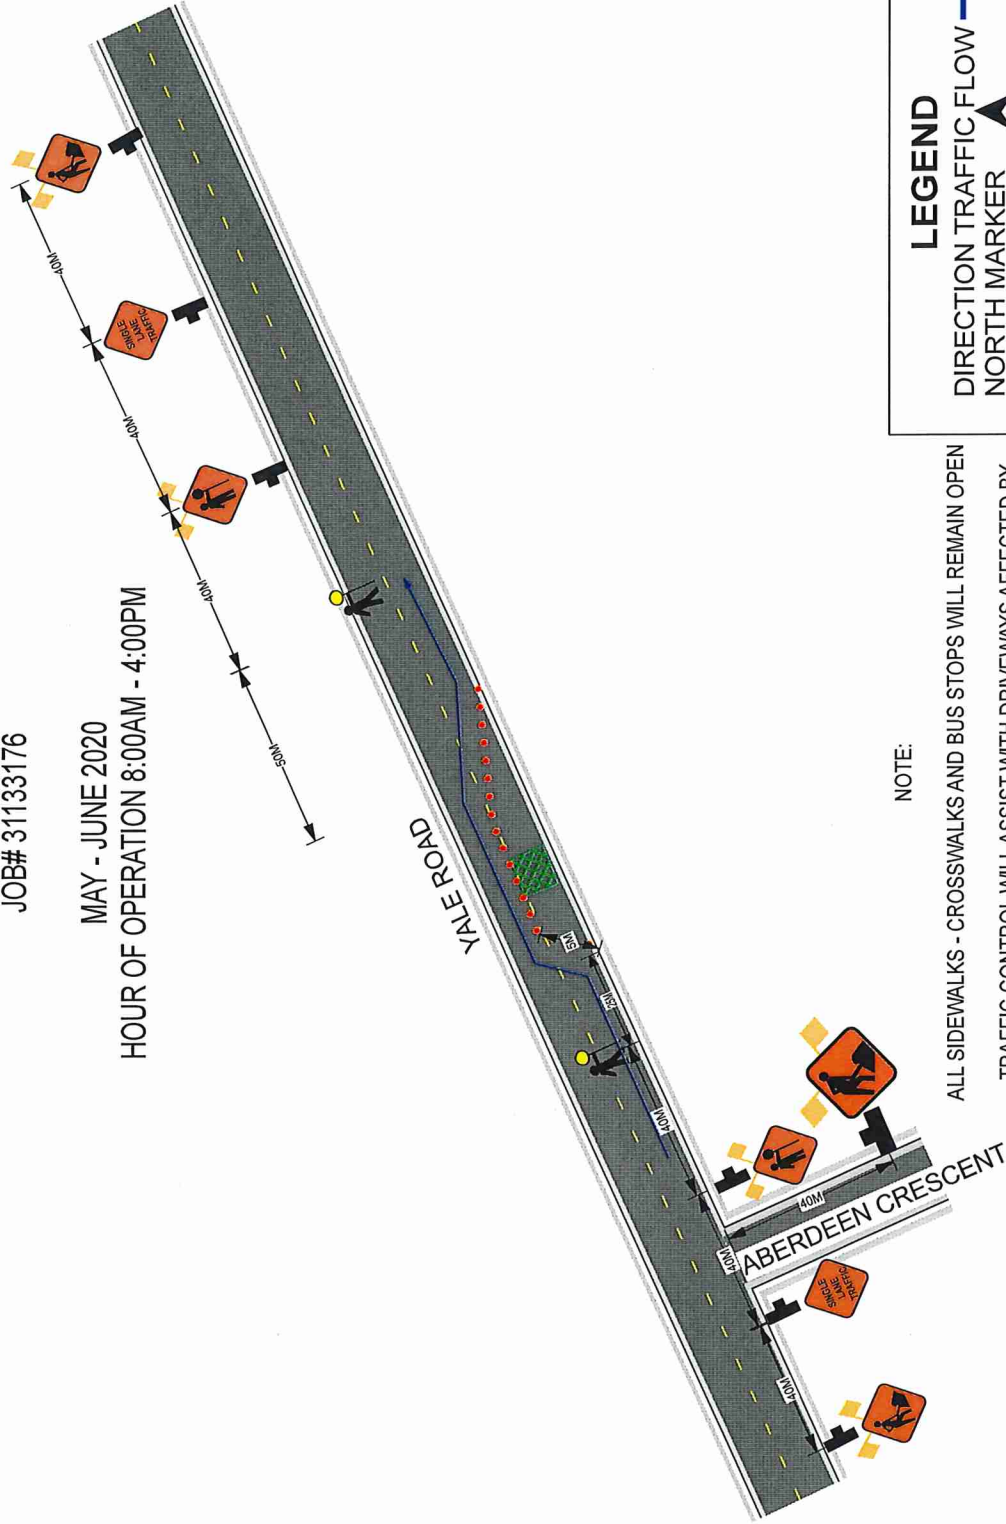

FORTIS BC GAS
 SERVICE ABANDONMENT
 51102 YALE ROAD, CHILLIWACK
 JOB# 31133176

MAY - JUNE 2020
 HOUR OF OPERATION 8:00AM - 4:00PM

NOTE:

- ALL SIDEWALKS - CROSSWALKS AND BUS STOPS WILL REMAIN OPEN
- TRAFFIC CONTROL WILL ASSIST WITH DRIVEWAYS AFFECTED BY WORK ZONE CLOSURE
- SPEED LIMIT ON YALE ROAD IS 50 KM PER HOUR
- ALL SIGNS WILL BE PLACED ON WINDMASTER STANDS WITH FLAGS
- ADVANCE WARNING SIGNS WILL BE PLACED ON ALL INTERSECTING SIDE STREETS WHEN REQUIRED

LEGEND

- DIRECTION TRAFFIC FLOW
- NORTH MARKER
- TUBULAR MARKERS
- WORK AREA
- SIGN STANDS
- TRAFFIC CONTROLLER
- BUS STOP
- FLASHING ARROW BOARD TRUCK

FORTIS BC GAS
 SERVICE ABANDONMENT
 51102 YALE ROAD, CHILLIWACK
 JOB# 31133176

MAY - JUNE 2020

HOUR OF OPERATION 8:00AM - 4:00PM

NOTE:

ALL SIDEWALKS - CROSSWALKS AND BUS STOPS WILL REMAIN OPEN

TRAFFIC CONTROL WILL ASSIST WITH DRIVEWAYS AFFECTED BY WORK ZONE CLOSURE

SPEED LIMIT ON YALE ROAD IS 50 KM PER HOUR

ALL SIGNS WILL BE PLACED ON WINDMASTER STANDS WITH FLAGS

ADVANCE WARNING SIGNS WILL BE PLACED ON ALL INTERSECTING SIDE STREETS WHEN REQUIRED

LEGEND

- DIRECTION TRAFFIC FLOW
- NORTH MARKER
- TUBULAR MARKERS
- WORK AREA
- SIGN STANDS
- TRAFFIC CONTROLLER
- BUS STOP
- FLASHING ARROW BOARD TRUCK