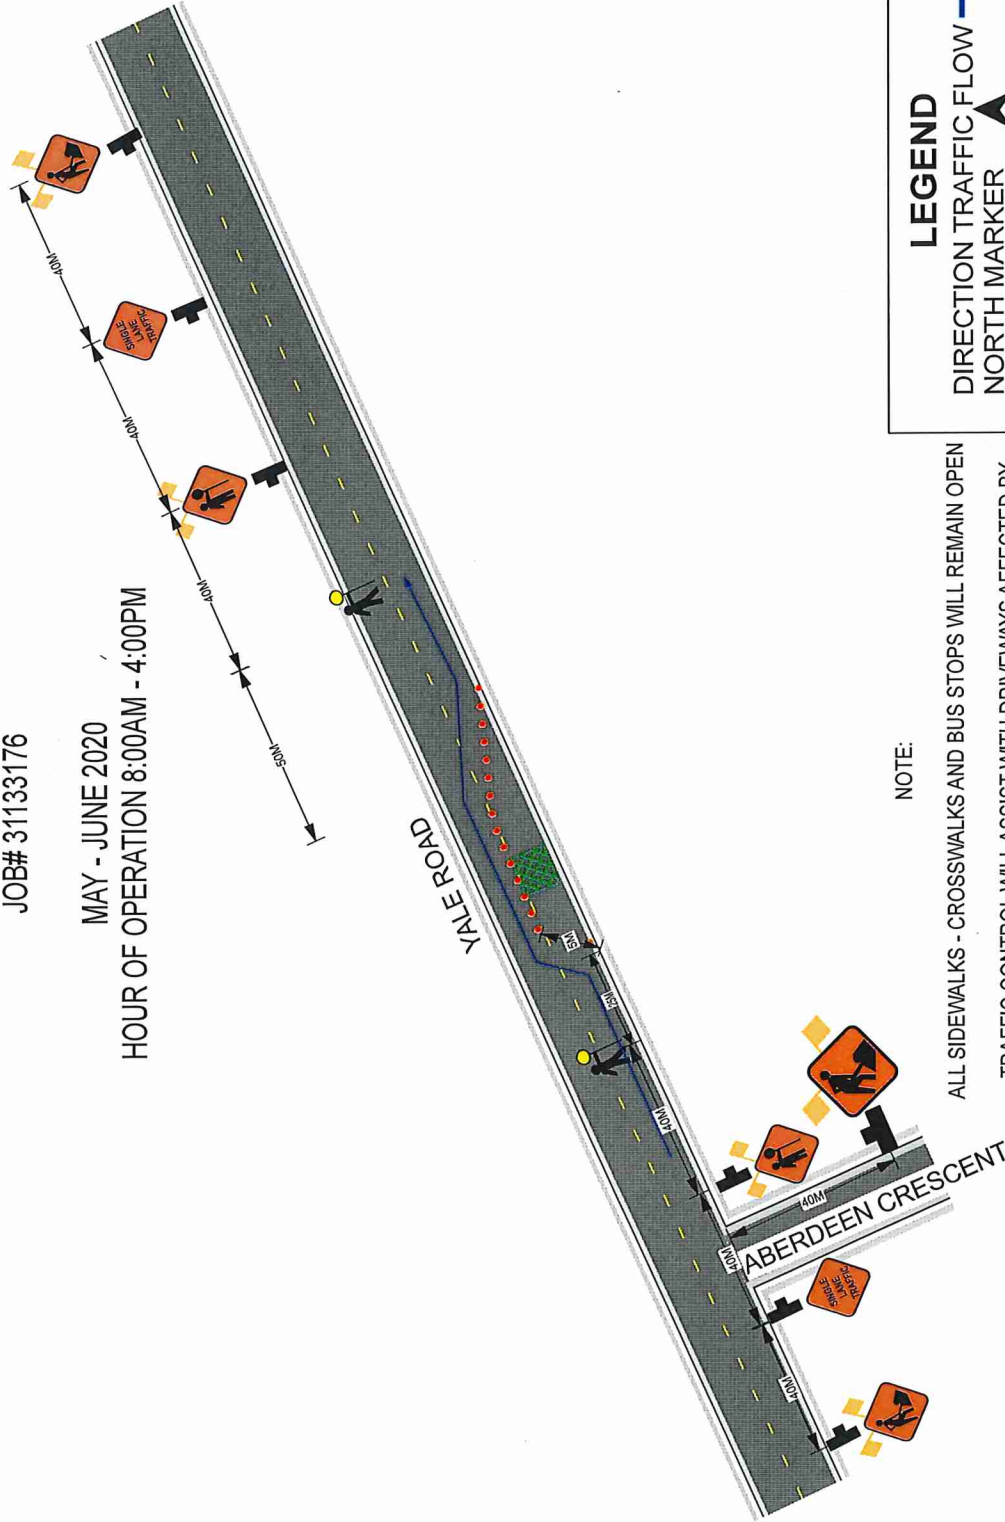

FORTIS BC GAS
 SERVICE ABANDONMENT
 51102 YALE ROAD, CHILLIWACK
 JOB# 31133176

MAY - JUNE 2020
 HOUR OF OPERATION 8:00AM - 4:00PM

NOTE:

- ALL SIDEWALKS - CROSSWALKS AND BUS STOPS WILL REMAIN OPEN
- TRAFFIC CONTROL WILL ASSIST WITH DRIVEWAYS AFFECTED BY WORK ZONE CLOSURE
- SPEED LIMIT ON YALE ROAD IS 50 KM PER HOUR
- ALL SIGNS WILL BE PLACED ON WINDMASTER STANDS WITH FLAGS
- ADVANCE WARNING SIGNS WILL BE PLACED ON ALL INTERSECTING SIDE STREETS WHEN REQUIRED

LEGEND

- DIRECTION TRAFFIC FLOW
- NORTH MARKER
- TUBULAR MARKERS
- WORK AREA
- SIGN STANDS
- TRAFFIC CONTROLLER
- BUS STOP
- FLASHING ARROW BOARD TRUCK

FORTIS BC GAS
 SERVICE ABANDONMENT
 51102 YALE ROAD, CHILLIWACK
 JOB# 31133176

MAY - JUNE 2020

HOUR OF OPERATION 8:00AM - 4:00PM

NOTE:

ALL SIDEWALKS - CROSSWALKS AND BUS STOPS WILL REMAIN OPEN

TRAFFIC CONTROL WILL ASSIST WITH DRIVEWAYS AFFECTED BY WORK ZONE CLOSURE

SPEED LIMIT ON YALE ROAD IS 50 KM PER HOUR

ALL SIGNS WILL BE PLACED ON WINDMASTER STANDS WITH FLAGS

ADVANCE WARNING SIGNS WILL BE PLACED ON ALL INTERSECTING SIDE STREETS WHEN REQUIRED

LEGEND

- DIRECTION TRAFFIC FLOW
- NORTH MARKER
- TUBULAR MARKERS
- WORK AREA
- SIGN STANDS
- TRAFFIC CONTROLLER
- BUS STOP
- FLASHING ARROW BOARD TRUCK